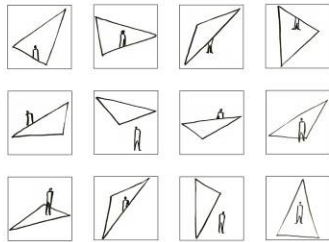

黎凱婷 Momoko

攝影者
Photographer

Wu Yong Chang

Arthouse Café

Situated in Hangzhou, China, within a three-storey gallery of 3000 sq. ft., Arthouse Café is on its 3rd floor. As the client suggested that this project is free of corporate branding, designing the café's identity was completely up to the designer in working out the best company image. Serving coffee in the daytime and alcohol at night, Arthouse Café provides visitors with a new dynamic ambience within the exhibition building.

With minimal use of materials such as timber, marble, glass and Corian, this area is constructed with basic components for building a new landscape. It aims to stimulate each visitor's unique and complicated sensation. Inspired by geometry and especially using triangles as blueprint, the "moving triangle" concept is manifested by placing triangles in three-dimensional form to surround the whole sitting area. Slight changes of simple lines construct the character of the café which is unique and could bring every individual into a new geometric context.

Movement and interior space usually appear in direct opposition, as dynamic and static, whereas interior setting is in general considered to be static in contrast to the moving human body. Base on this concept of spatiality, a dynamic form was created for the static interior space. Movement of the human body through these dynamic space will then generate a non-determined concept of space where spatial and bodily boundaries are constantly blurring.

By introducing a simple triangular form in varies dimensions creates a mass that tends to dematerialise through movement. This design attempts to break the boundary between traditionally divided units such as the wall, floor and ceiling, hence, enables communication between the interior space and users.