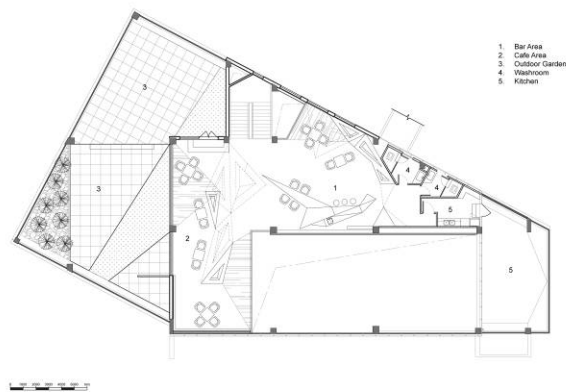

黎凱婷 Momoko

攝影者
Photographer

Wu Yong Chang

Arthouse Café

Situated in Hangzhou, China, within a three-storey gallery of 3000 sq. ft., Arthouse Café is on its 3rd floor. As the client suggested that this project is free of corporate branding, designing the café's identity was completely up to the designer in working out the best company image. Serving coffee in the daytime and alcohol at night, Arthouse Café provides visitors with a new dynamic ambience within the exhibition building.

Movement and interior space usually appear in direct opposition, as dynamic and static, whereas interior setting is in general considered to be static in contrast to the moving human body. Base on this concept of spatiality, a dynamic form was created for the static interior space. Movement of the human body through these dynamic space will then generate a non-determined concept of space where spatial and bodily boundaries are constantly blurring.

By introducing a simple triangular form in varies dimensions creates a mass that tends to dematerialise through movement. This design attempts to break the boundary between traditionally divided units such as the wall, floor and ceiling, hence, enables communication between the interior space and users.