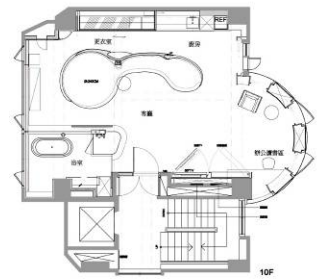

龔倫令 Joei Gong

陳幸雯 Chelsea Chen

攝影者
Photographer

Marc Gerritsen

悠

在台北舊大樓，開放格局中，一道曲線牆面，打破許多空間上的既有意義，客、臥、浴、廚流暢穿透，優雅串聯，置入對於生活的需求呈現俐落極簡的精采。

為了活化整體空間在新舊之間，與時代、環境共生的意象，特將過度光源及雜亂街景作有效配置。

Excess elements were stripped away to create a contemporary living environment in contrast to the surrounding dated neighborhood. The room is not walled but each portion of the space is dedicated to its function and delivers ease and comfort. Best seen on the elegant elevated surface from ceiling to the leisureed bed setting, it preserves the privacy of the wardrobe area behind while demonstrating the living space openly.