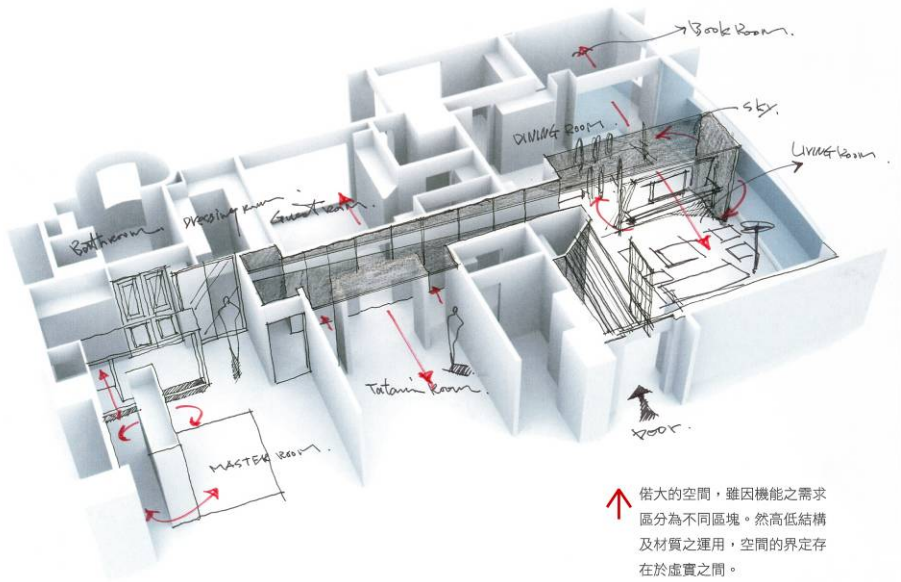

- Living room, Dining room ,Reading area
- Tatami room, guest room
- Master bedroom

Structurally speaking, it's all about penetration.

The case was taken when it was half way through. The minimal-designed white cabinet on the left in the entry area, leaves a plenty room for the iron screen, totally eye catching once you come in to this house. Through with some lighting, the screen is not evenly made, it looks easy but actually not.

It takes a lot of work and industrial design background to do so. Facing the entry, it's a display cabinet with metal gray in the background, and it's hidden storage room right behind. It's an excellent design just to avoid an actually room showing in a clean area. And that delivers a clean and cozy message once you get it.

↑ 摺紙的藝術
運用摺紙原理將室內公、私領域進行串連。延伸面的伸張亦將平面的連接，轉化成立體的結構。

↑ 偌大的空間，雖因機能之需求區分為不同區塊。然高低結構及材質之運用，空間的界定存在於虛實之間。

Better design, better life.

You could totally enjoy the get-way moment in here.

It's all about contrast in the living, color-wise. A soft couch with special-made wood frame, the wall in white paint, sandstone floor, the edgy display cabinet, just perfect for the host to show his art collections.

The TV wall with a TV on, full of Contemporary Sculpture concept, is definitely the attention of the living room. With a light material at 15cm and oblique-cutting natural stone, makes it's easy to penetrate. It's TV appliance at both sides of the TV, and especially at a corner of the TV wall, there is a metal gray spot that consistently matches the display cabinet in the entry area.