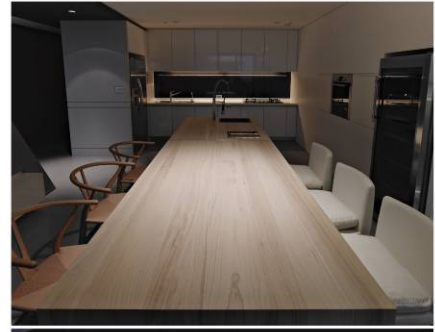

- Living room, Dining room ,Reading area
- Tatami room, guest room
- Master bedroom

Structurally speaking, it's all about penetration.

The case was taken when it was half way through. The minimal-designed white cabinet on the left in the entry area, leaves a plenty room for the iron screen, totally eye catching once you come in to this house. Through with some lighting, the screen is not evenly made, it looks easy but actually not.

The TV wall with a TV on, full of Contemporary Sculpture concept, is definitely the attention of the living room. With a light material at 15cm and oblique-cutting natural stone, makes it's easy to penetrate. It's TV appliance at both sides of the TV, and especially at a corner of the TV wall, there is a metal gray spot that consistently matches the display cabinet in the entry area.

and leave all the pressure behind.

The dining room is full of elegance and charm. As the host has many friends and he invites him to his place for dinner all the time. Based on this, this kitchen is edgy and functional. With a high-end brand of kitchenware, a customized Chinese Parasol tree table in the middle, a wine cabinet makes the dining room totally a place for the host and his friends to chill, have fun and enjoy the moment.