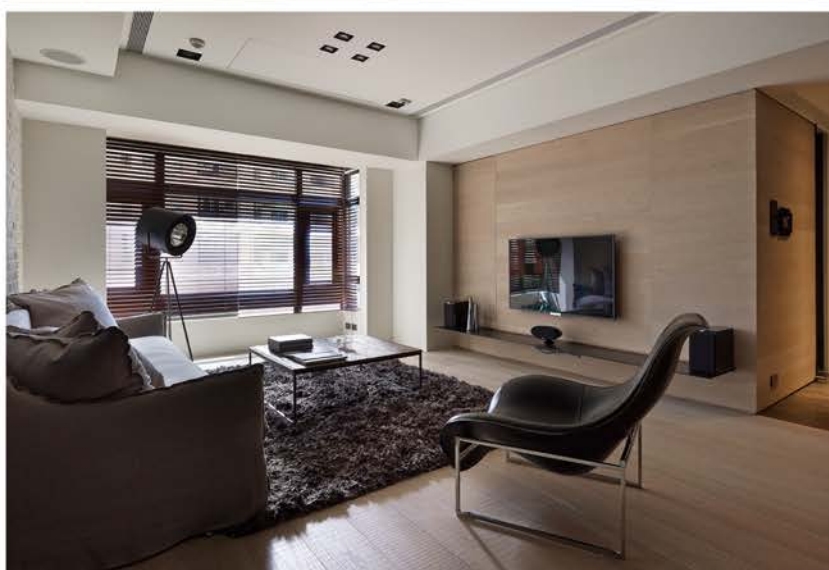

## 框景

Framework scenery

空間以單一元素的形  
延續數個關聯性  
透過不同視角觀看出生活語彙

The form of single element continues several continuities,  
and it observes the glossary of life through diverse angels

## 空間對話

Space dialog

隔間的存在  
建立內與外的視覺關係  
豐富空間場域的層次與深度

單面採光的基地空間  
利用清、薄、透、的概念  
經由空間重置  
讓光影與空氣  
隨不同時間與不同角度  
在流動的空間中產生對話

The site space with one-side lighting  
exploits the concepts of clarity, thinness,  
and transparency  
Through space re-setting  
Render silhouette and air  
Build up dialog in the flowing space  
Along with the different timings and angles