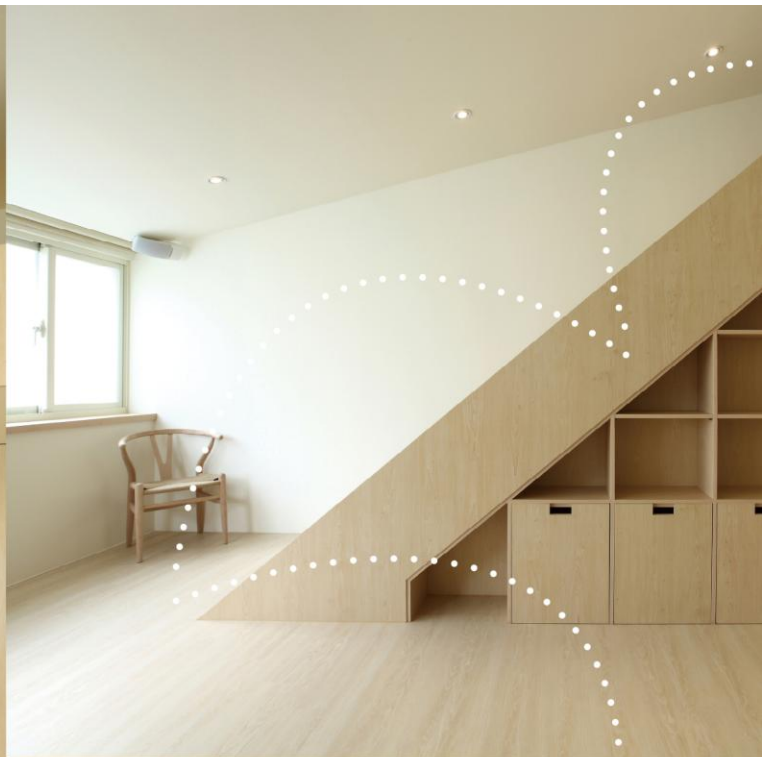

我的秘密花園

一個特別的空間設計體驗，業主給了我們一個有滑梯的閣樓空間的想法，我們將這個有趣味的空間簡單大方地實現出來。

這是一個給兩個小女兒遊藝與起居的空間，平時會有許多同年齡的小朋友會一起來玩。

結合通達閣樓的樓梯與滑梯是本空間的設計靈感，結合兒童書櫃與多功能的置物箱成為空間中各種活動的傢具與符合兒童尺度功能性的桌椅。

設計的過程中我們不刻意給予空間太明確的功能性，而是讓未來參與到空間的使用者自己去作定義，讓空間的使用彈性大到最大化。

"my secret garden"