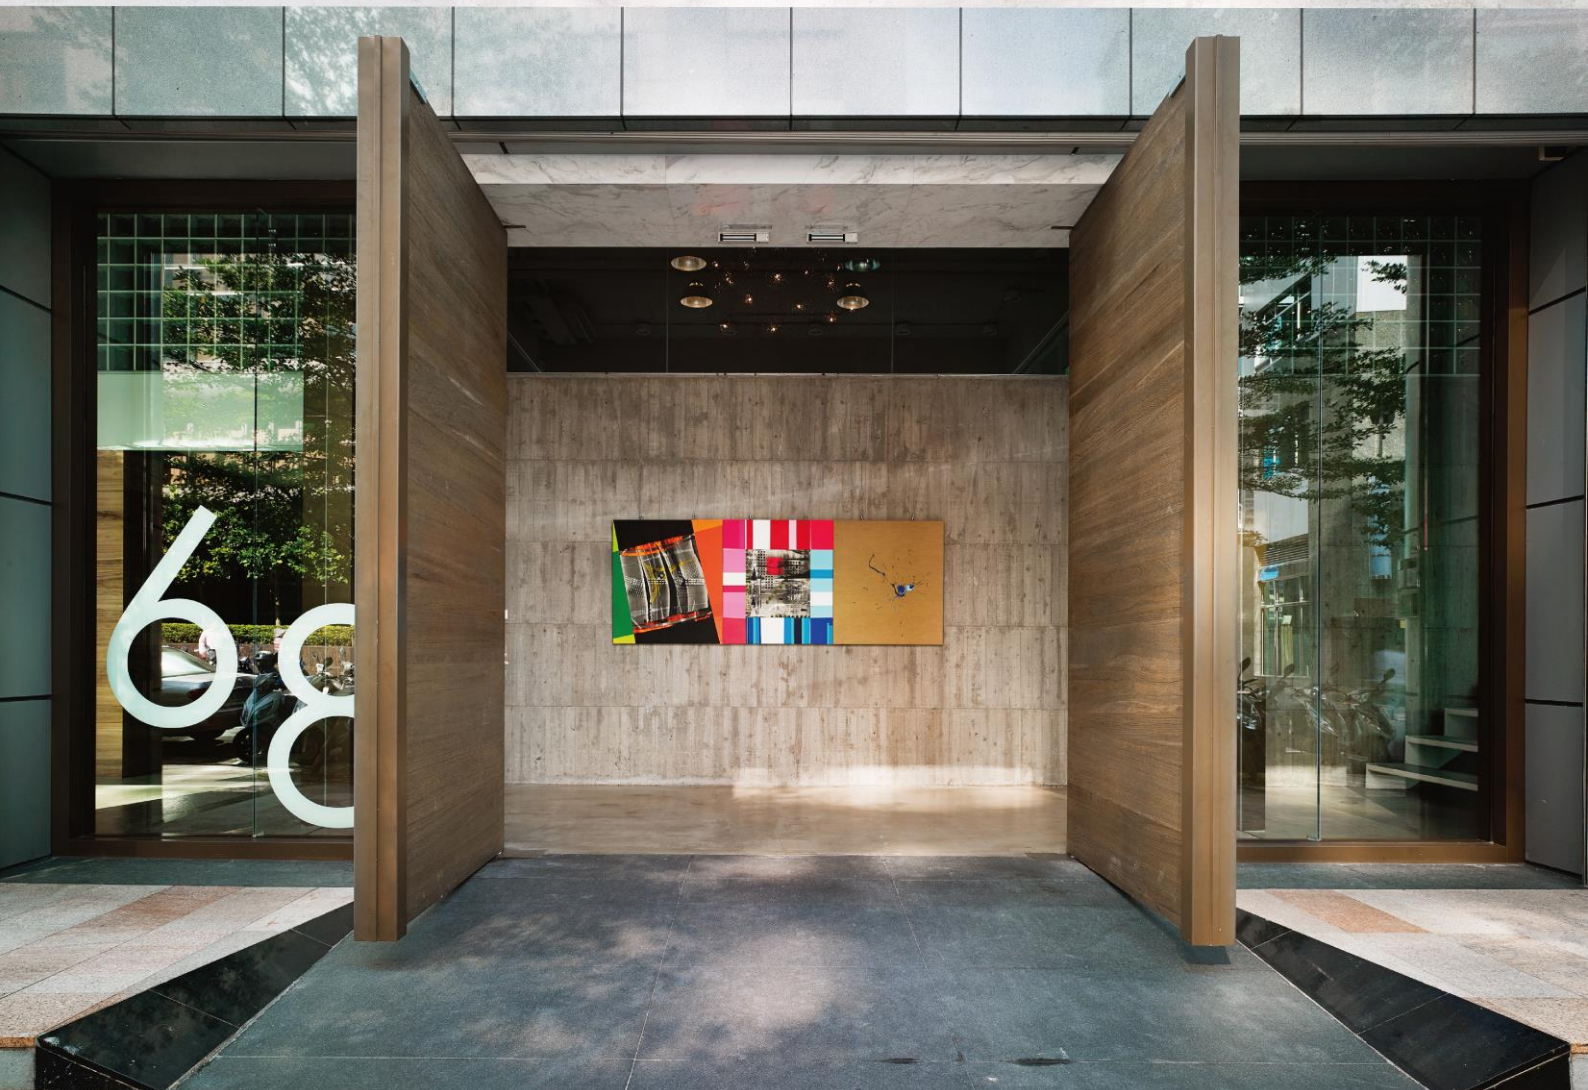

Chief Designer

蘇洄和 Tony Su

攝影者

Photographer

圖起乘李國民影像事務所

Figure x Lee Kuo-Min Studio

原生 | 自由度

Primitive | Degree of Liberty

愛好藝術的主人，對於家有他獨特的品味。
房子的前身原本是從事廣告業女主人的辦公室所在，
從職場退下來後，便將此改為夫婦倆的生活居所。

在這個挑高的空間裡，我們賦予它純淨且有機的氛圍，
以實用及單純的肌理型態喚起人們對空間最原生的需求；
素淨的混凝土，色彩鮮明的畫，性格迥異卻有著對比的趣味。
不需矯飾、依其秩序整齊排列的管路天花板，自然地融入在簡單的空間裡。
原木傢俱提供理想之屋的手感與溫度。
注入空間透又不透的玻璃磚，區隔了場域卻阻擋不了陽光的進入。
我們意欲打破傳統思維，建構更能自由、靈活彈性變化的住宅空間。

居住者可以在此陽光、空氣、樸質和藝術原生的氛圍裡，感受生命的自由度。

原生 | 自由度

Primitive | Degree of Liberty

彰顯空間最純粹的本質，與自然景色相應。

Presenting the purest essence of space to correspond with the natural scenery.

Primitive | Degree of Liberty

The owner has an exceptional taste for home because of his passion for arts. The house was previously the office of the wife who has worked in the advertising industry and is renovated to accommodate the dwelling need for the couple, after the retirement from workplace.

We design this elevated space with pure and organic atmosphere by using practical and simple meridians to call for people's most primitive demand for space. The clean concrete and brilliantly colored paintings contradict completely and yet with a contrasting fun. The ceiling with pipelines aligned neatly without excessive concealing, naturally blends into the simple space. The wood furniture offers handmade touch and temperature to the ideal house, where the glass bricks offering space without transparency separates the area without blocking sunlight. We intend to break the traditional concept by constructing a more liberal residential space with flexibility for change.