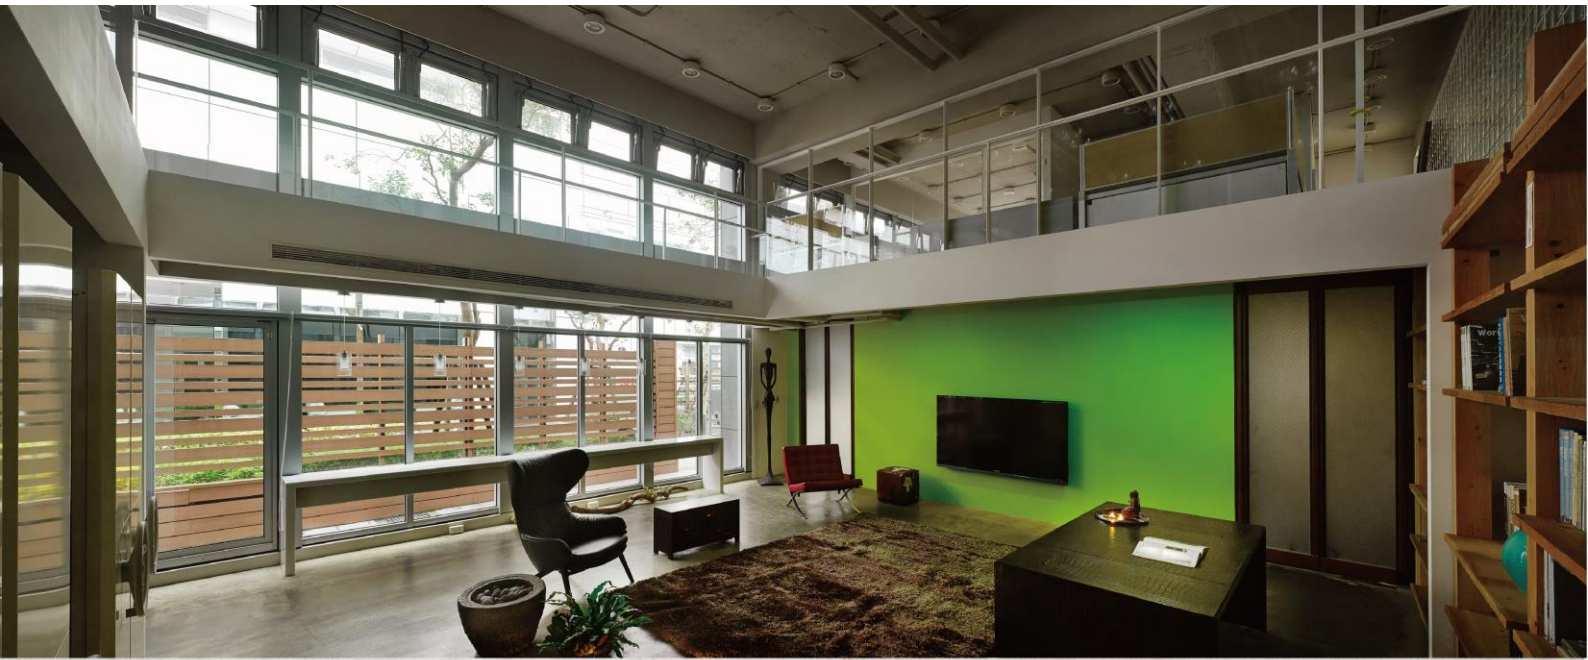

Primitive | Degree of Liberty

原生 | 自由度