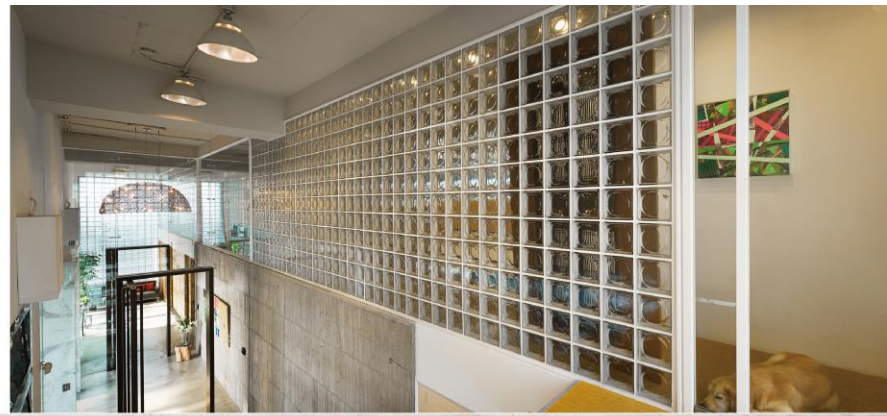

原生 | 自由度

Primitive | Degree of Liberty

在這個挑高的空間裡，我們賦予它純淨且有機的氛圍，以實用及單純的肌理型態喚起人們對空間最原生的需求。

We design this elevated space with pure and organic atmosphere by using practical and simple meridians to call for people's most primitive demand for space.